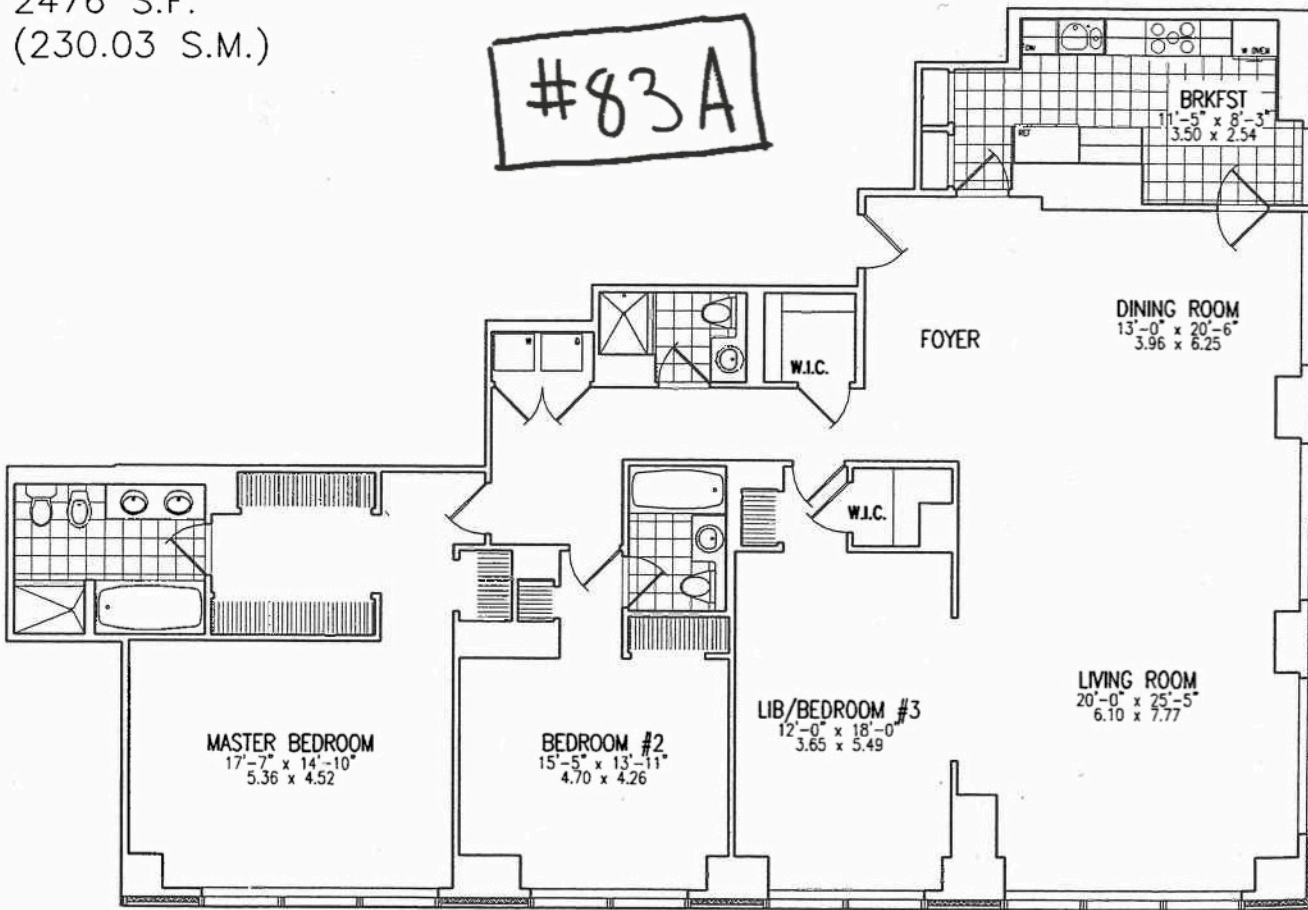

APARTMENT A

3 BEDROOMS
DINING ROOM
3 BATHS

FLOOR 75-85

2476 S.F.
(230.03 S.M.)

Midtown East

THE TRUMP WORLD TOWER

845 United Nations Plaza

#83A

0 1 2 3 4 5 10

2476 sq. ft.

47TH STREET